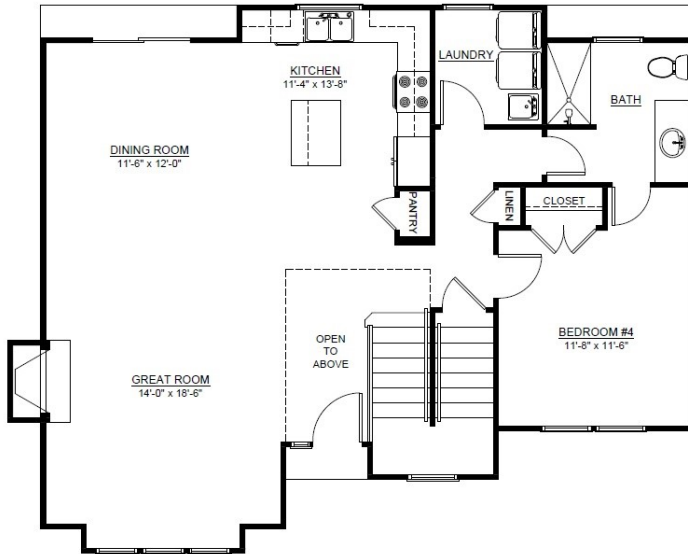

# Ferndale Model

- ◆ 4 bedroom
- ◆ 3 Bathrooms
- ◆ 2,200 Sq. Ft.
- ◆ 1 Car Garage
- ◆ Impressive Owner Suite
- ◆ Turn this home into your dream home!

Prime Custom Builders  
George K: 215-343-3300 or [George@PrimeCustomBuilders.com](mailto:George@PrimeCustomBuilders.com)