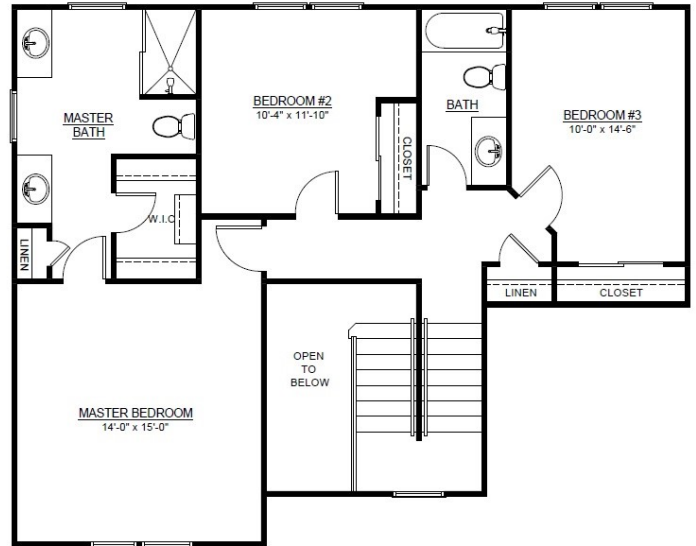

# Ferndale Model

- ◆ 4 bedroom
- ◆ 3 Bathrooms
- ◆ 2,200 Sq. Ft.
- ◆ 1 Car Garage
- ◆ Impressive Owner Suite
- ◆ Turn this home into your dream home!

Prime Custom Builders  
George K: 215-343-3300 or [George@PrimeCustomBuilders.com](mailto:George@PrimeCustomBuilders.com)