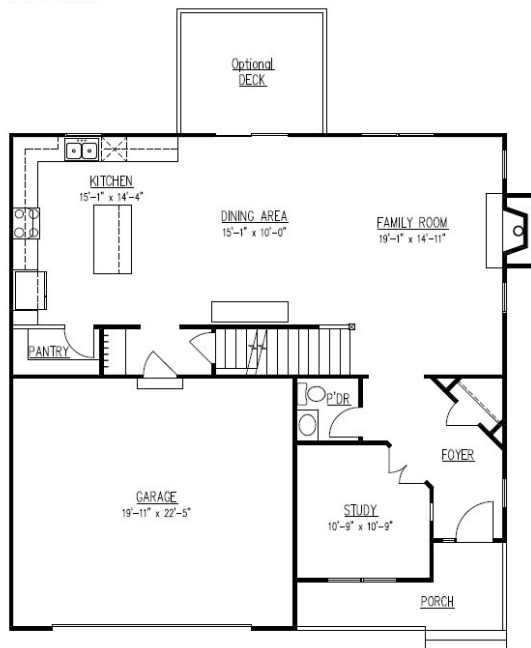

Williams Model

- ◆ 4 bedroom
- ◆ 2.5 Bathrooms
- ◆ 2,500 sq Ft
- ◆ 2 Car Garage
- ◆ Impressive Owner Suite
- ◆ Turn this home into your dream home!

Williams Model

Prime Custom Builders
George K: 215-343-3300 or George@PrimeCustomBuilders.com