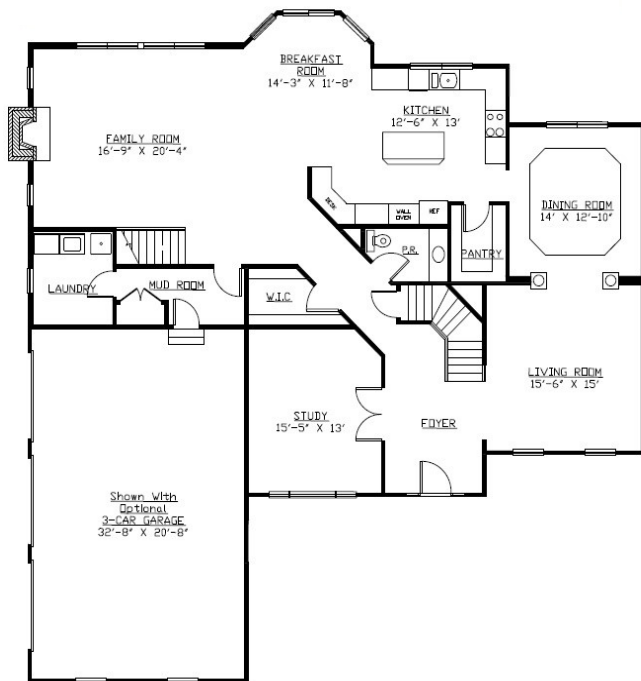

Cambridge Model

- ◆ 4 bedroom
- ◆ 3.5 Bathrooms
- ◆ 3,700 Sq Ft
- ◆ 3 Car Garage
- ◆ Impressive Owner Suite
- ◆ Turn this home into your dream home!

Prime Custom Builders
 George K: 215-343-3300 or George@PrimeCustomBuilders.com