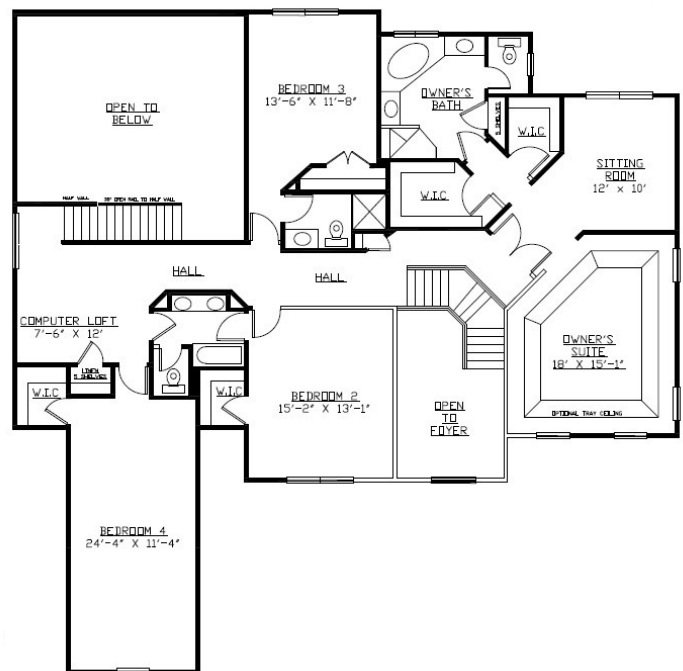

Cambridge Model

- ◆ 4 bedroom
- ◆ 3.5 Bathrooms
- ◆ 3,700 Sq Ft
- ◆ 3 Car Garage
- ◆ Impressive Owner Suite
- ◆ Turn this home into your dream home!

Prime Custom Builders
 George K: 215-343-3300 or George@PrimeCustomBuilders.com