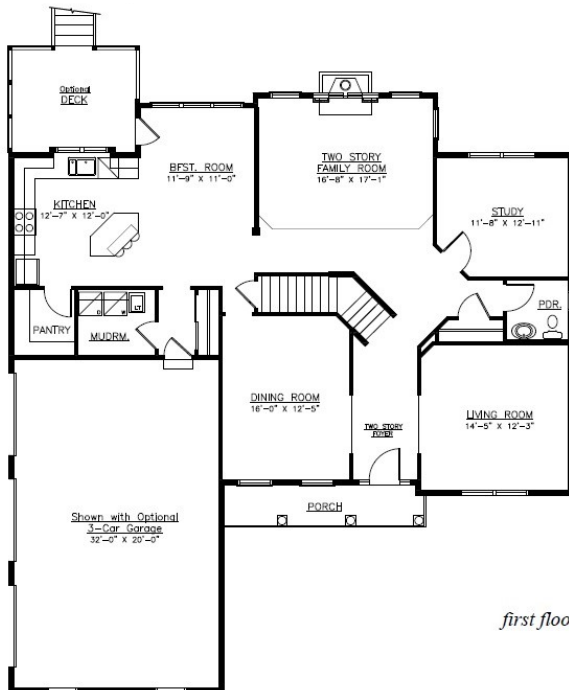

# Arlington Model

- ◆ 4 bedroom
- ◆ 3.5 Bathrooms
- ◆ 3,242 Sq Ft
- ◆ 3 Car Garage
- ◆ Impressive Owner Suite
- ◆ Turn this home into your dream home!

first floor plan

second floor plan

Prime Custom Builders  
 George K: 215-343-3300 or [George@PrimeCustomBuilders.com](mailto:George@PrimeCustomBuilders.com)