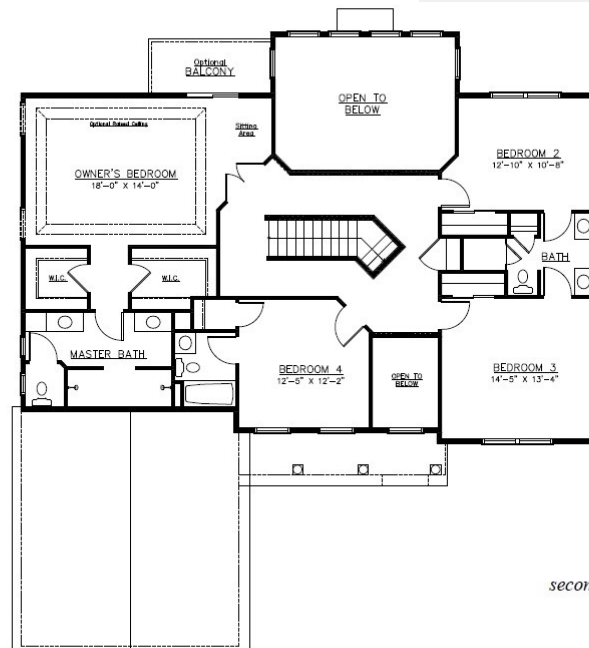

# Arlington Model

- ◆ 4 bedroom
- ◆ 3.5 Bathrooms
- ◆ 3,242 Sq Ft
- ◆ 3 Car Garage
- ◆ Impressive Owner Suite
- ◆ Turn this home into your dream home!

first floor plan

second floor plan

Prime Custom Builders  
 George K: 215-343-3300 or [George@PrimeCustomBuilders.com](mailto:George@PrimeCustomBuilders.com)