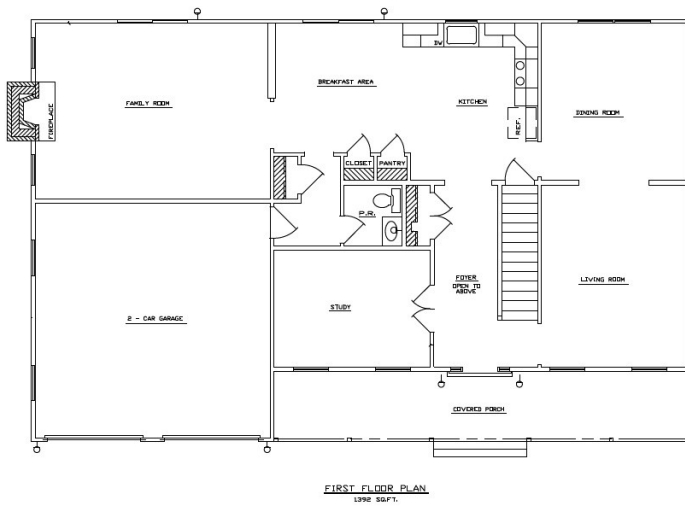

Durham Model

- ◆ 4 bedroom
- ◆ 2.5 Bathrooms
- ◆ 2,600 sq Ft
- ◆ 2 Car Garage
- ◆ Impressive Owner Suite
- ◆ Turn this home into your dream home!

Prime Custom Builders
George K: 215-343-3300 or George@PrimeCustomBuilders.com