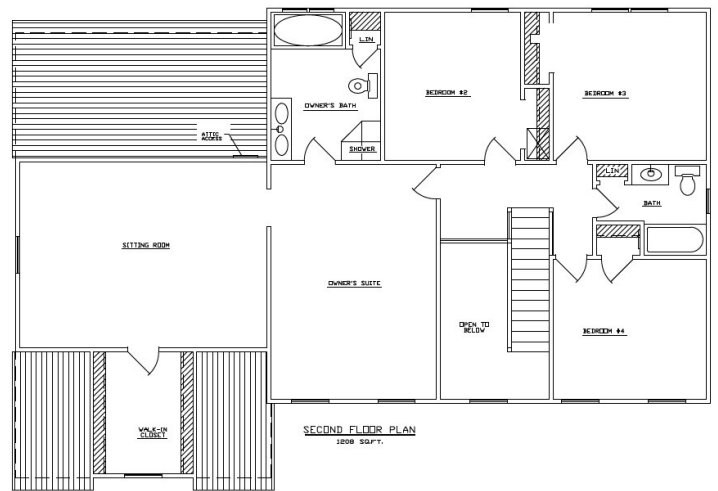

Durham Model

- ◆ 4 bedroom
- ◆ 2.5 Bathrooms
- ◆ 2,600 sq Ft
- ◆ 2 Car Garage
- ◆ Impressive Owner Suite
- ◆ Turn this home into your dream home!

Prime Custom Builders
George K: 215-343-3300 or George@PrimeCustomBuilders.com