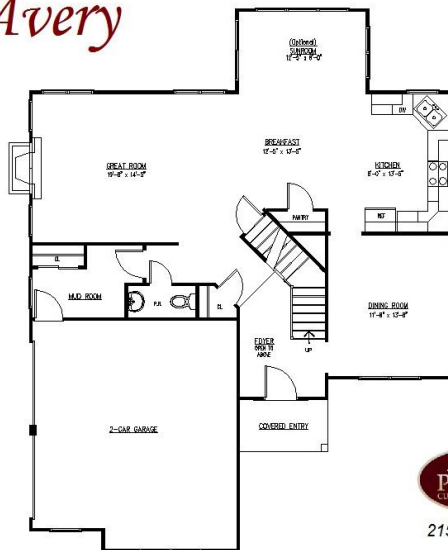

# Avery Model

- ◆ 4 bedroom
- ◆ 2.5 Bathrooms
- ◆ 2600 sq Ft
- ◆ 2 Car Garage
- ◆ Impressive Owner Suite
- ◆ Turn this home into your dream home!

*Avery*

*Avery*

Prime Custom Builders  
 George K: 215-343-3300 or [George@PrimeCustomBuilders.com](mailto:George@PrimeCustomBuilders.com)