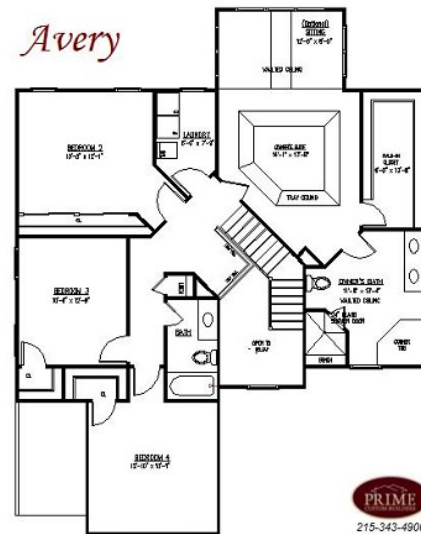

# Avery Model

- ◆ 4 bedroom
- ◆ 2.5 Bathrooms
- ◆ 2600 sq Ft
- ◆ 2 Car Garage
- ◆ Impressive Owner Suite
- ◆ Turn this home into your dream home!

*Avery*

*Avery*

Prime Custom Builders  
 George K: 215-343-3300 or [George@PrimeCustomBuilders.com](mailto:George@PrimeCustomBuilders.com)