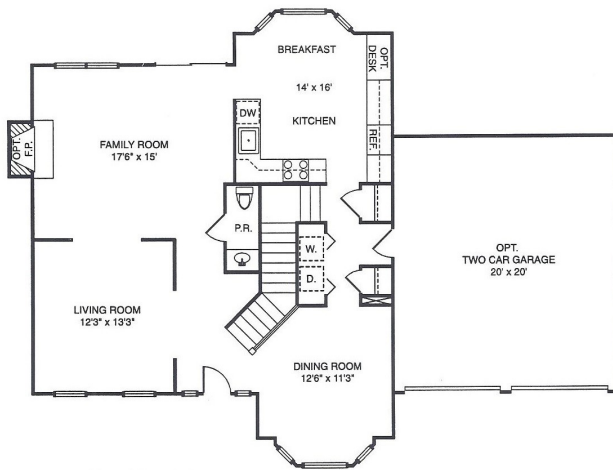

Edinboro Model

- ◆ 4 bedroom
- ◆ 2.5 Bathrooms
- ◆ 2200 Sq Ft (includes finished basement)
- ◆ 2 Car Garage
- ◆ Impressive Owner Suite

The Edinboro

Prime Custom Builders
 George K: 215-343-3300 or
 George@PrimeCustomBuilders.com