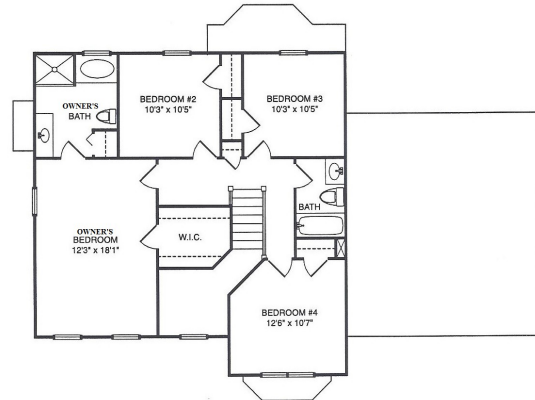

Edinboro Model

- ◆ 4 bedroom
- ◆ 2.5 Bathrooms
- ◆ 2200 Sq Ft (includes finished basement)
- ◆ 2 Car Garage
- ◆ Impressive Owner Suite

The Edinboro

Prime Custom Builders
 George K: 215-343-3300 or
 George@PrimeCustomBuilders.com