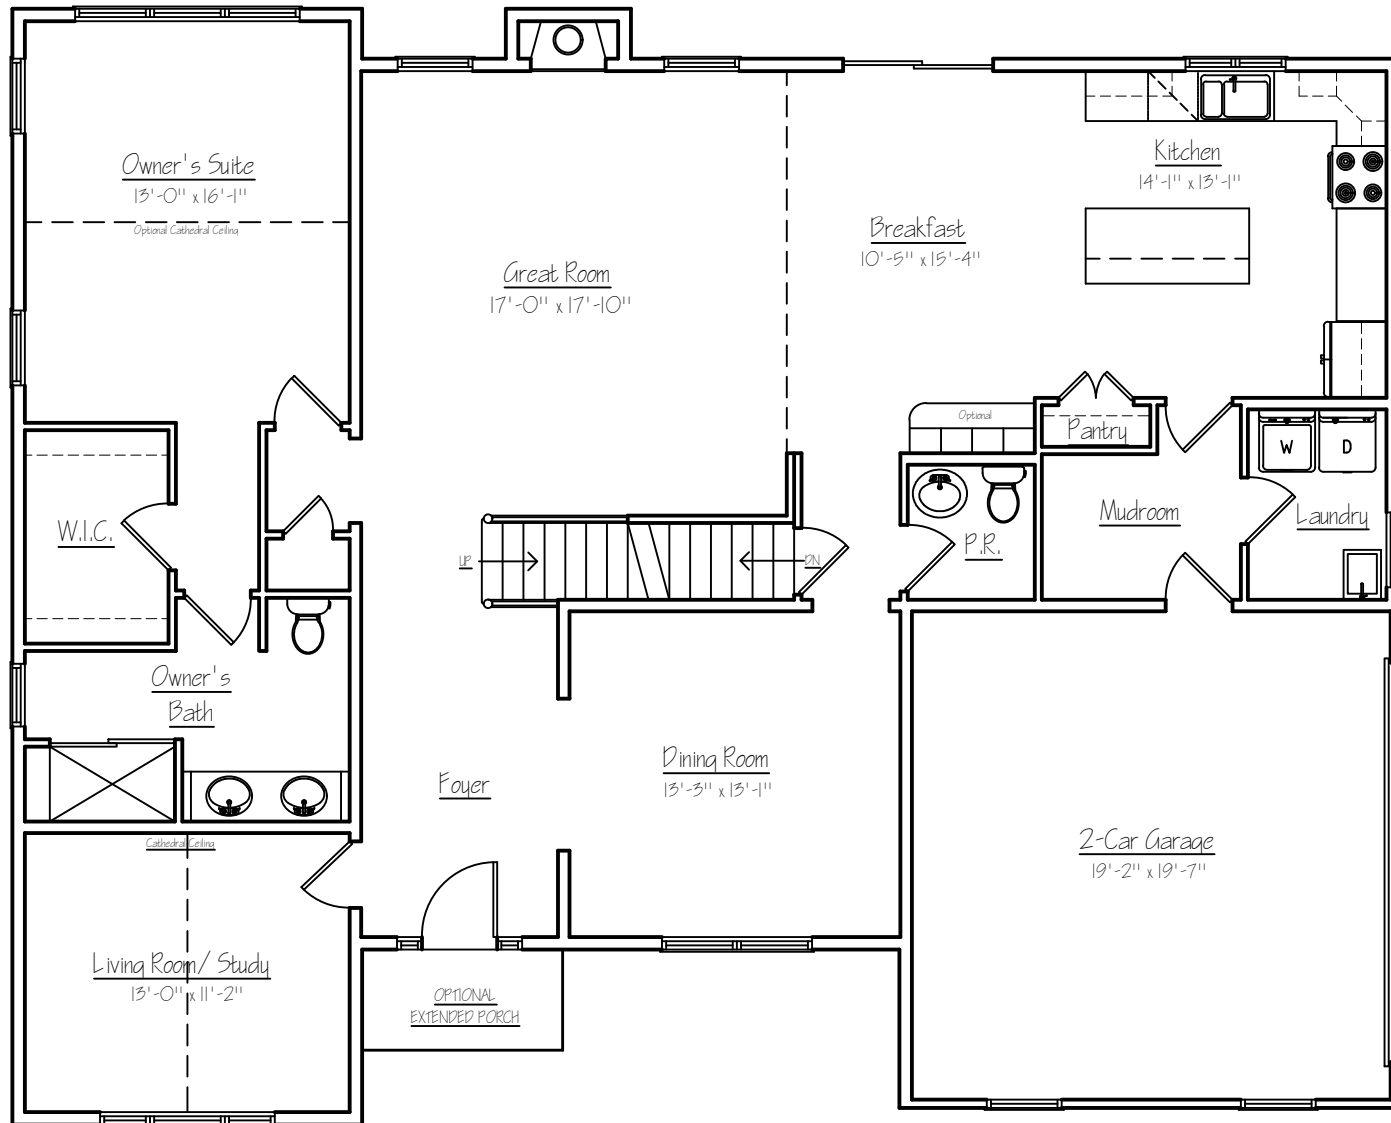

The Solebury Model

First floor plan

Sq. Ft.: 1842

Total Sq.Ft.: 2593 (W/O Opt. Bedroom)

2840 (W/ Opt. Bedroom)

Illustrations and floor plans are artist's conceptual renderings. Details, colors and dimensions are subject to change and field verification. Window and front door locations and room dimensions may vary according to elevation. Mature landscaping not typical. Light fixture locations and window boxes not included. 2/1/2023