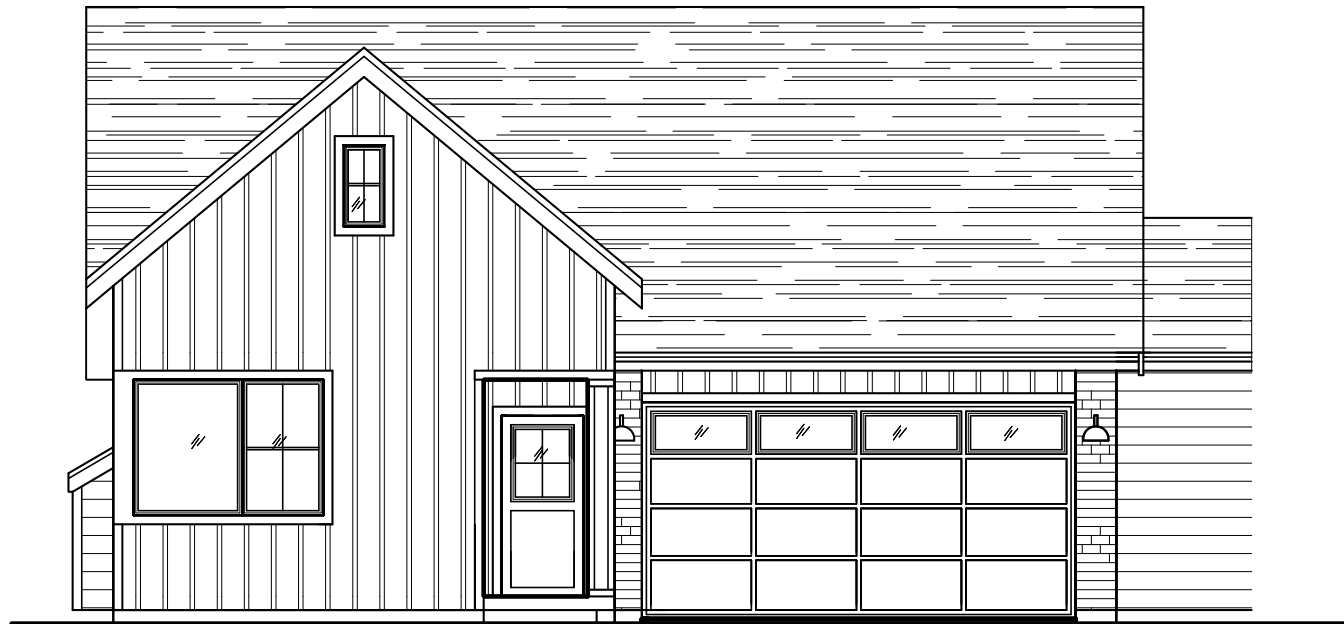

FRONT ELEVATION "A"

PLAN 1906

CASHMERE

CASHMERE

All renderings, marketing sketches & dimensions are approximate only. Finished products may vary in details and features at the discretion of the builder. All products & specifications are subject to change without notice. Questions regarding specific features may be directed to the listing or selling agents.

FRONT ELEVATION "B"

PLAN 1906

CASHMERE

CASHMERE

All renderings, marketing sketches & dimensions are approximate only. Finished products may vary in details and features at the discretion of the builder. All products & specifications are subject to change without notice. Questions regarding specific features may be directed to the listing or selling agents.