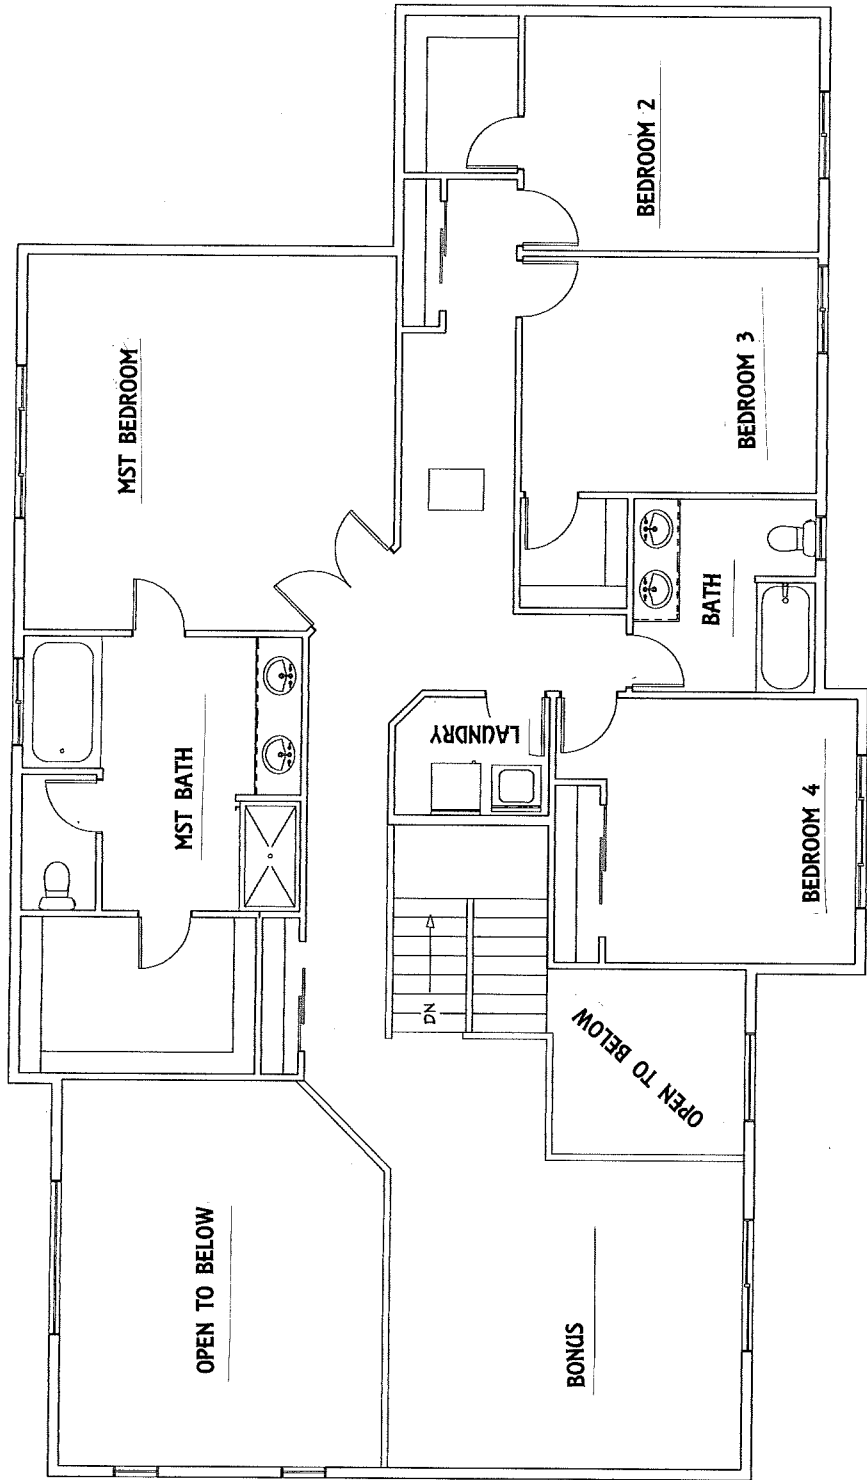

All renderings, marketing sketches & dimensions are approximate only. Finished products may vary in details & features at the discretion of the builder. All products & specifications are subject to change without notice. Questions regarding specific features may be directed to the Listing or Selling Agents

APEX – 3350 – upper floor

ACME HOMES LLC “Building Dreams”