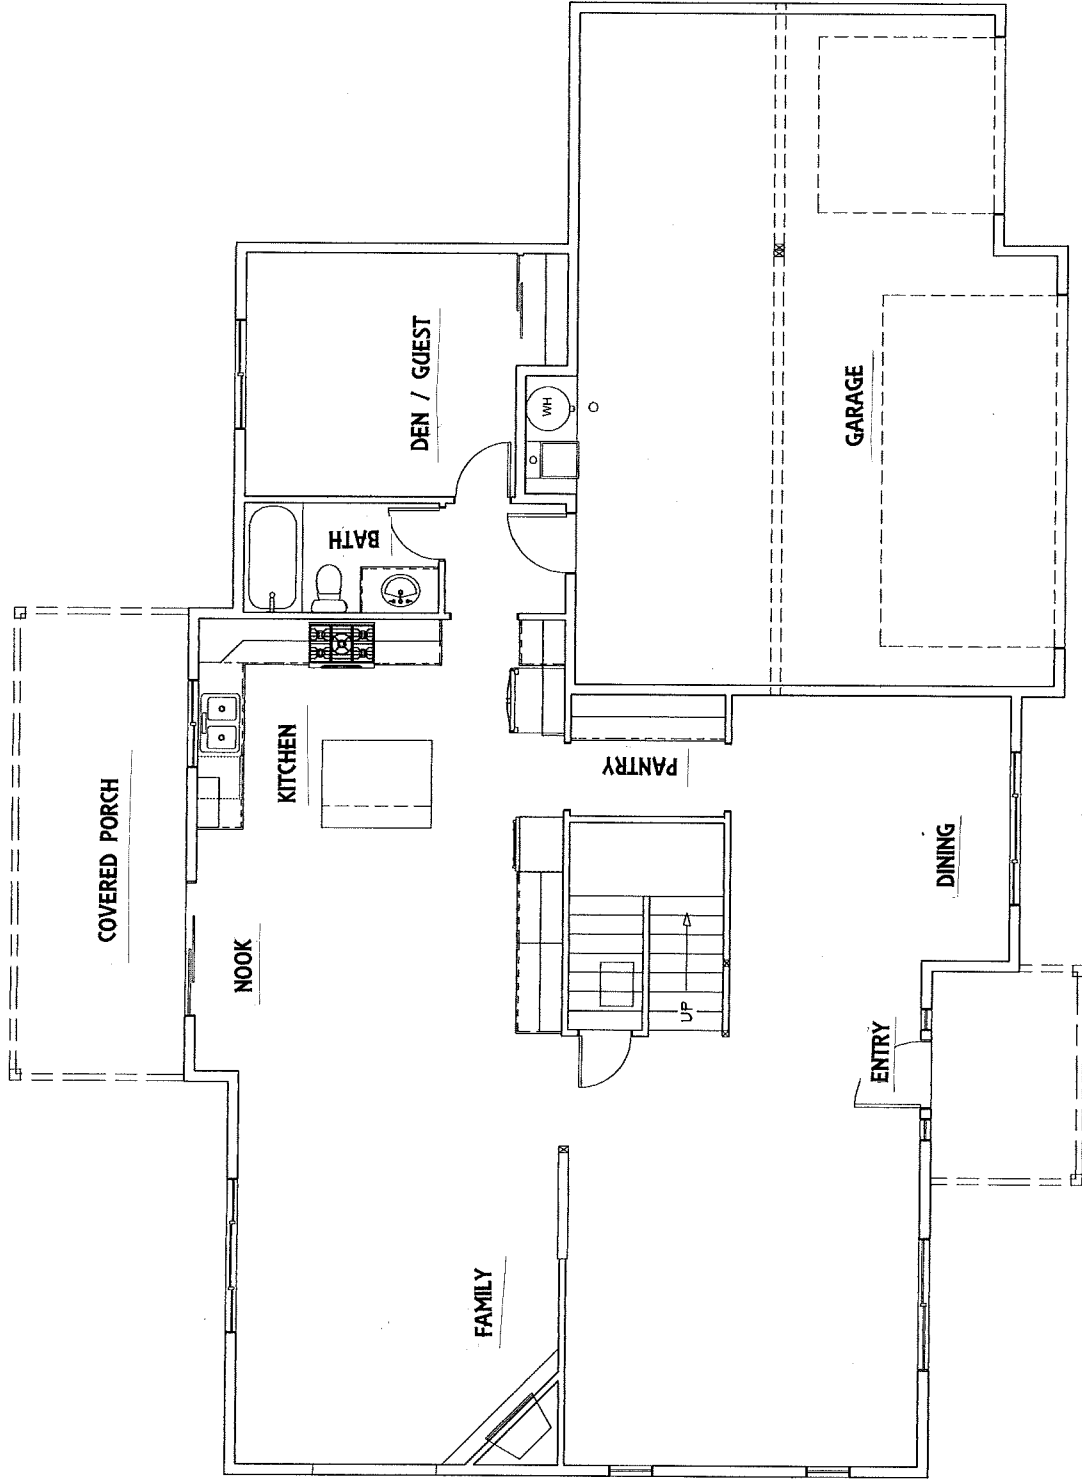

APEX - 3350 – elevation

ACME HOMES LLC “Building Dreams”

All renderings, marketing sketches & dimensions are approximate only. Finished products may vary in details & features at the discretion of the builder. All products & specifications are subject to change without notice. Questions regarding specifications or features may be directed to the Listing or Selling Agents.