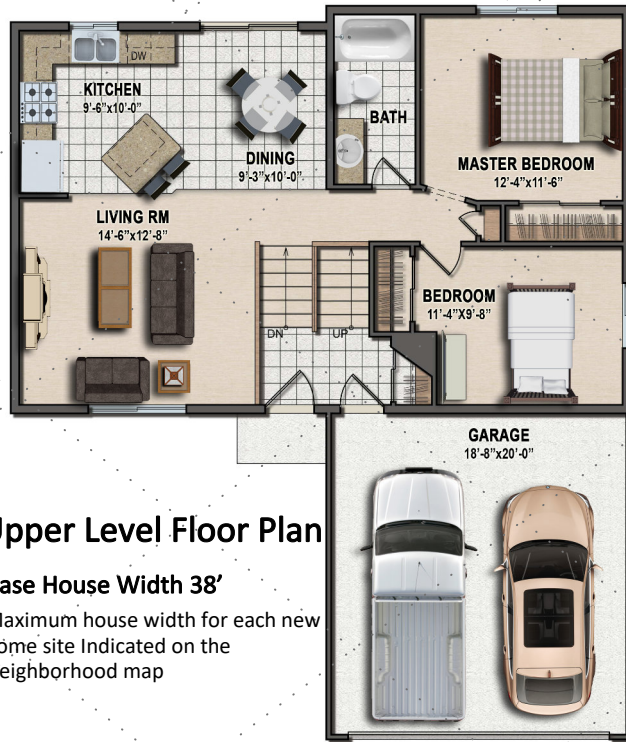

Providence

- ◆ BiLevel House Style | Double Garage
- ◆ 930 Finished Sq. Feet Upper Level
2 Bedrooms, 1 Full Bath Finished
- ◆ 912 Unfinished Sq. Feet Lower Level
2 Bedroom, 1 bath, Family Room Unfinished
- ◆ Desired Features
 - ◆ Open Main Living Areas
 - ◆ Kitchen Island
 - ◆ Increased Size & Design Options

Lower Level Floor Plan