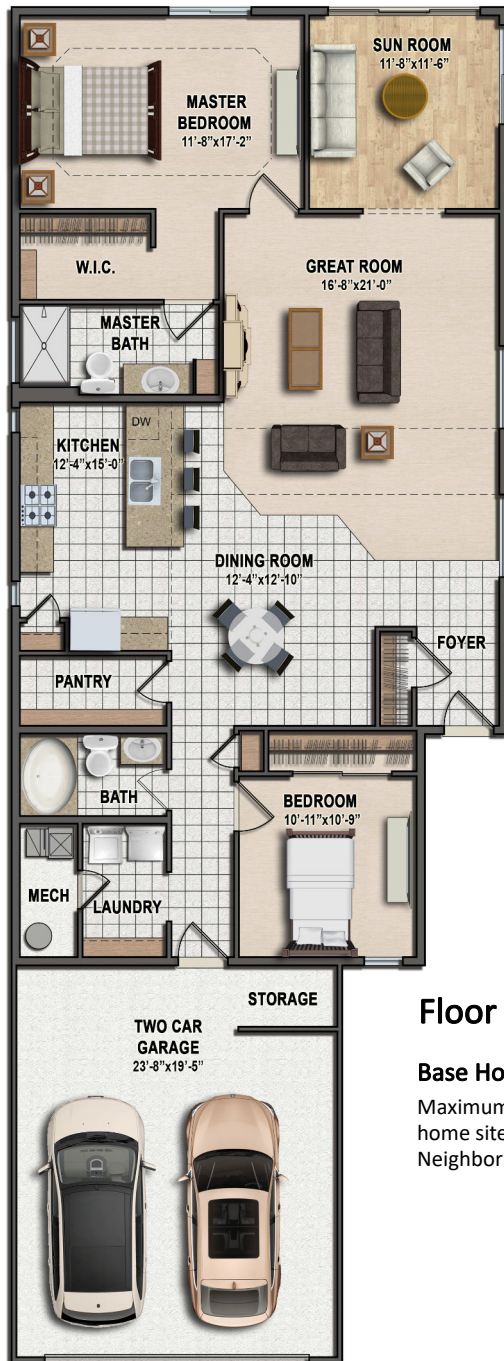

Fredricksburg

Floor Plan

Base House Width 30'
Maximum house width for each new home site indicated on the Neighborhood map

- ◆ 1 Level Living Patio Home
- ◆ 2 Bedroom, 2 Bath, Sun Room
- ◆ 1665 Finished Sq. Feet | Double Garage
- ◆ Desired Features
 - ◇ Storage Space
 - ◇ Natural Light
 - ◇ Kitchen Pots & Pans Drawers
 - ◇ Private Master Bathroom
 - ◇ Low Maintenance